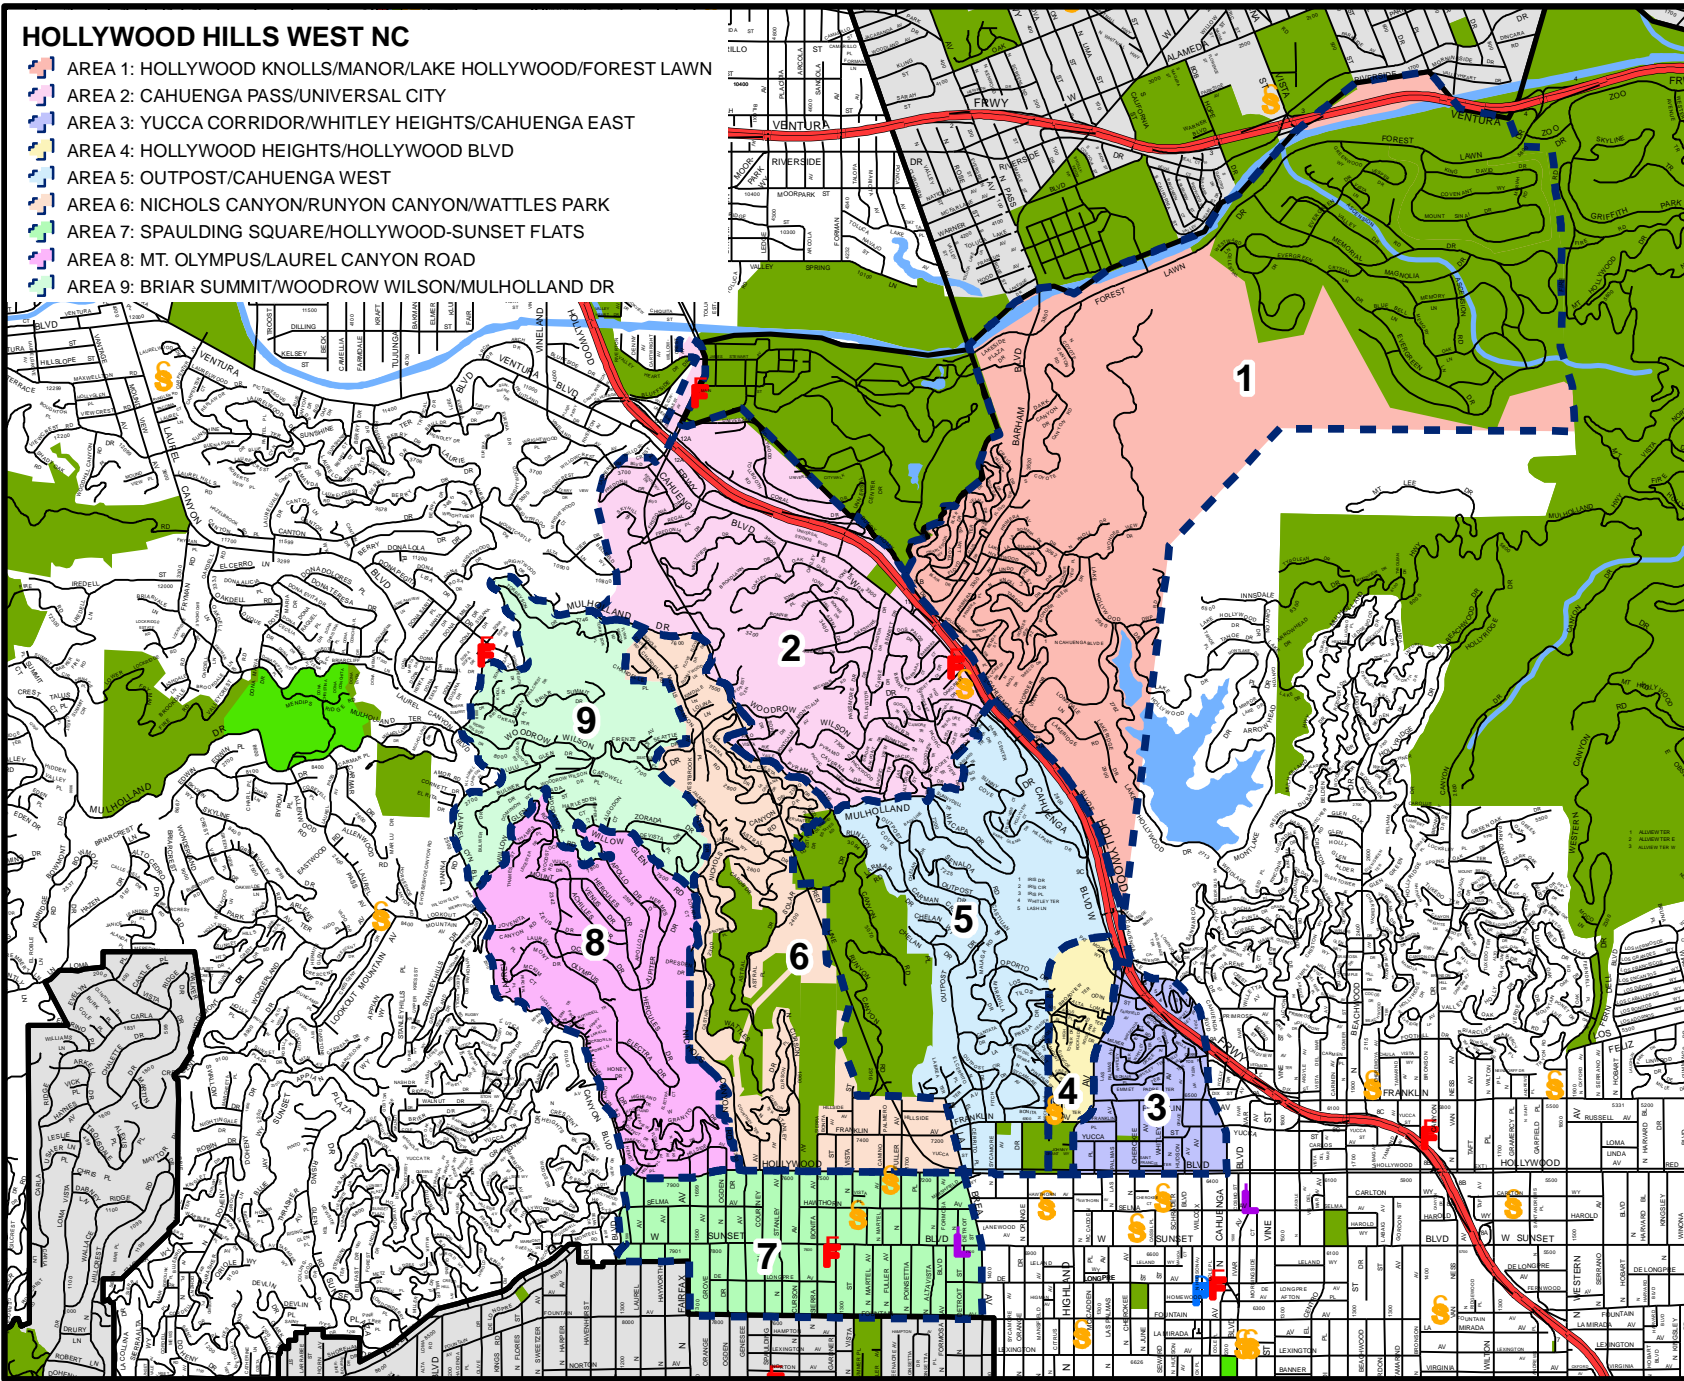

HOLLYWOOD HILLS WEST NC

- AREA 1: HOLLYWOOD KNOLLS/MANOR/LAKE HOLLYWOOD/FOREST LAWN
- AREA 2: CAHUENGA PASS/UNIVERSAL CITY
- AREA 3: YUCCA CORRIDOR/WHITLEY HEIGHTS/CAHUENGA EAST
- AREA 4: HOLLYWOOD HEIGHTS/HOLLYWOOD BLVD
- AREA 5: OUTPOST/CAHUENGA WEST
- AREA 6: NICHOLS CANYON/RUNYON CANYON/WATTLES PARK
- AREA 7: SPAULDING SQUARE/HOLLYWOOD-SUNSET FLATS
- AREA 8: MT. OLYMPUS/LAUREL CANYON ROAD
- AREA 9: BRIAR SUMMIT/WOODROW WILSON/MULHOLLAND DR

CENTRAL AREA

COUNCIL DISTRICT 4 & 13
HOLLYWOOD HILLS WEST NC

Certified: 05/07/2002

Department of
Neighborhood Empowerment
(213) 485-1360 or dial 311
www.lacityneighborhoods.com
<http://www.lacityneighborhoods.com>

- School
- Library
- Fire Station
- Police Station
- Water
- Park
- Street
- Freeway
- LA City Boundary

NOT TO SCALE

ERIC GARCETTI
MAYOR

HOLLYWOOD HILLS WEST DISTRICTS

NEIGHBORHOOD COUNCIL

DEPARTMENT OF NEIGHBORHOOD EMPOWERMENT

CITY OF LOS ANGELES

DEBORAH WEINTRAUB, P.E.
INTERIM CITY ENGINEER